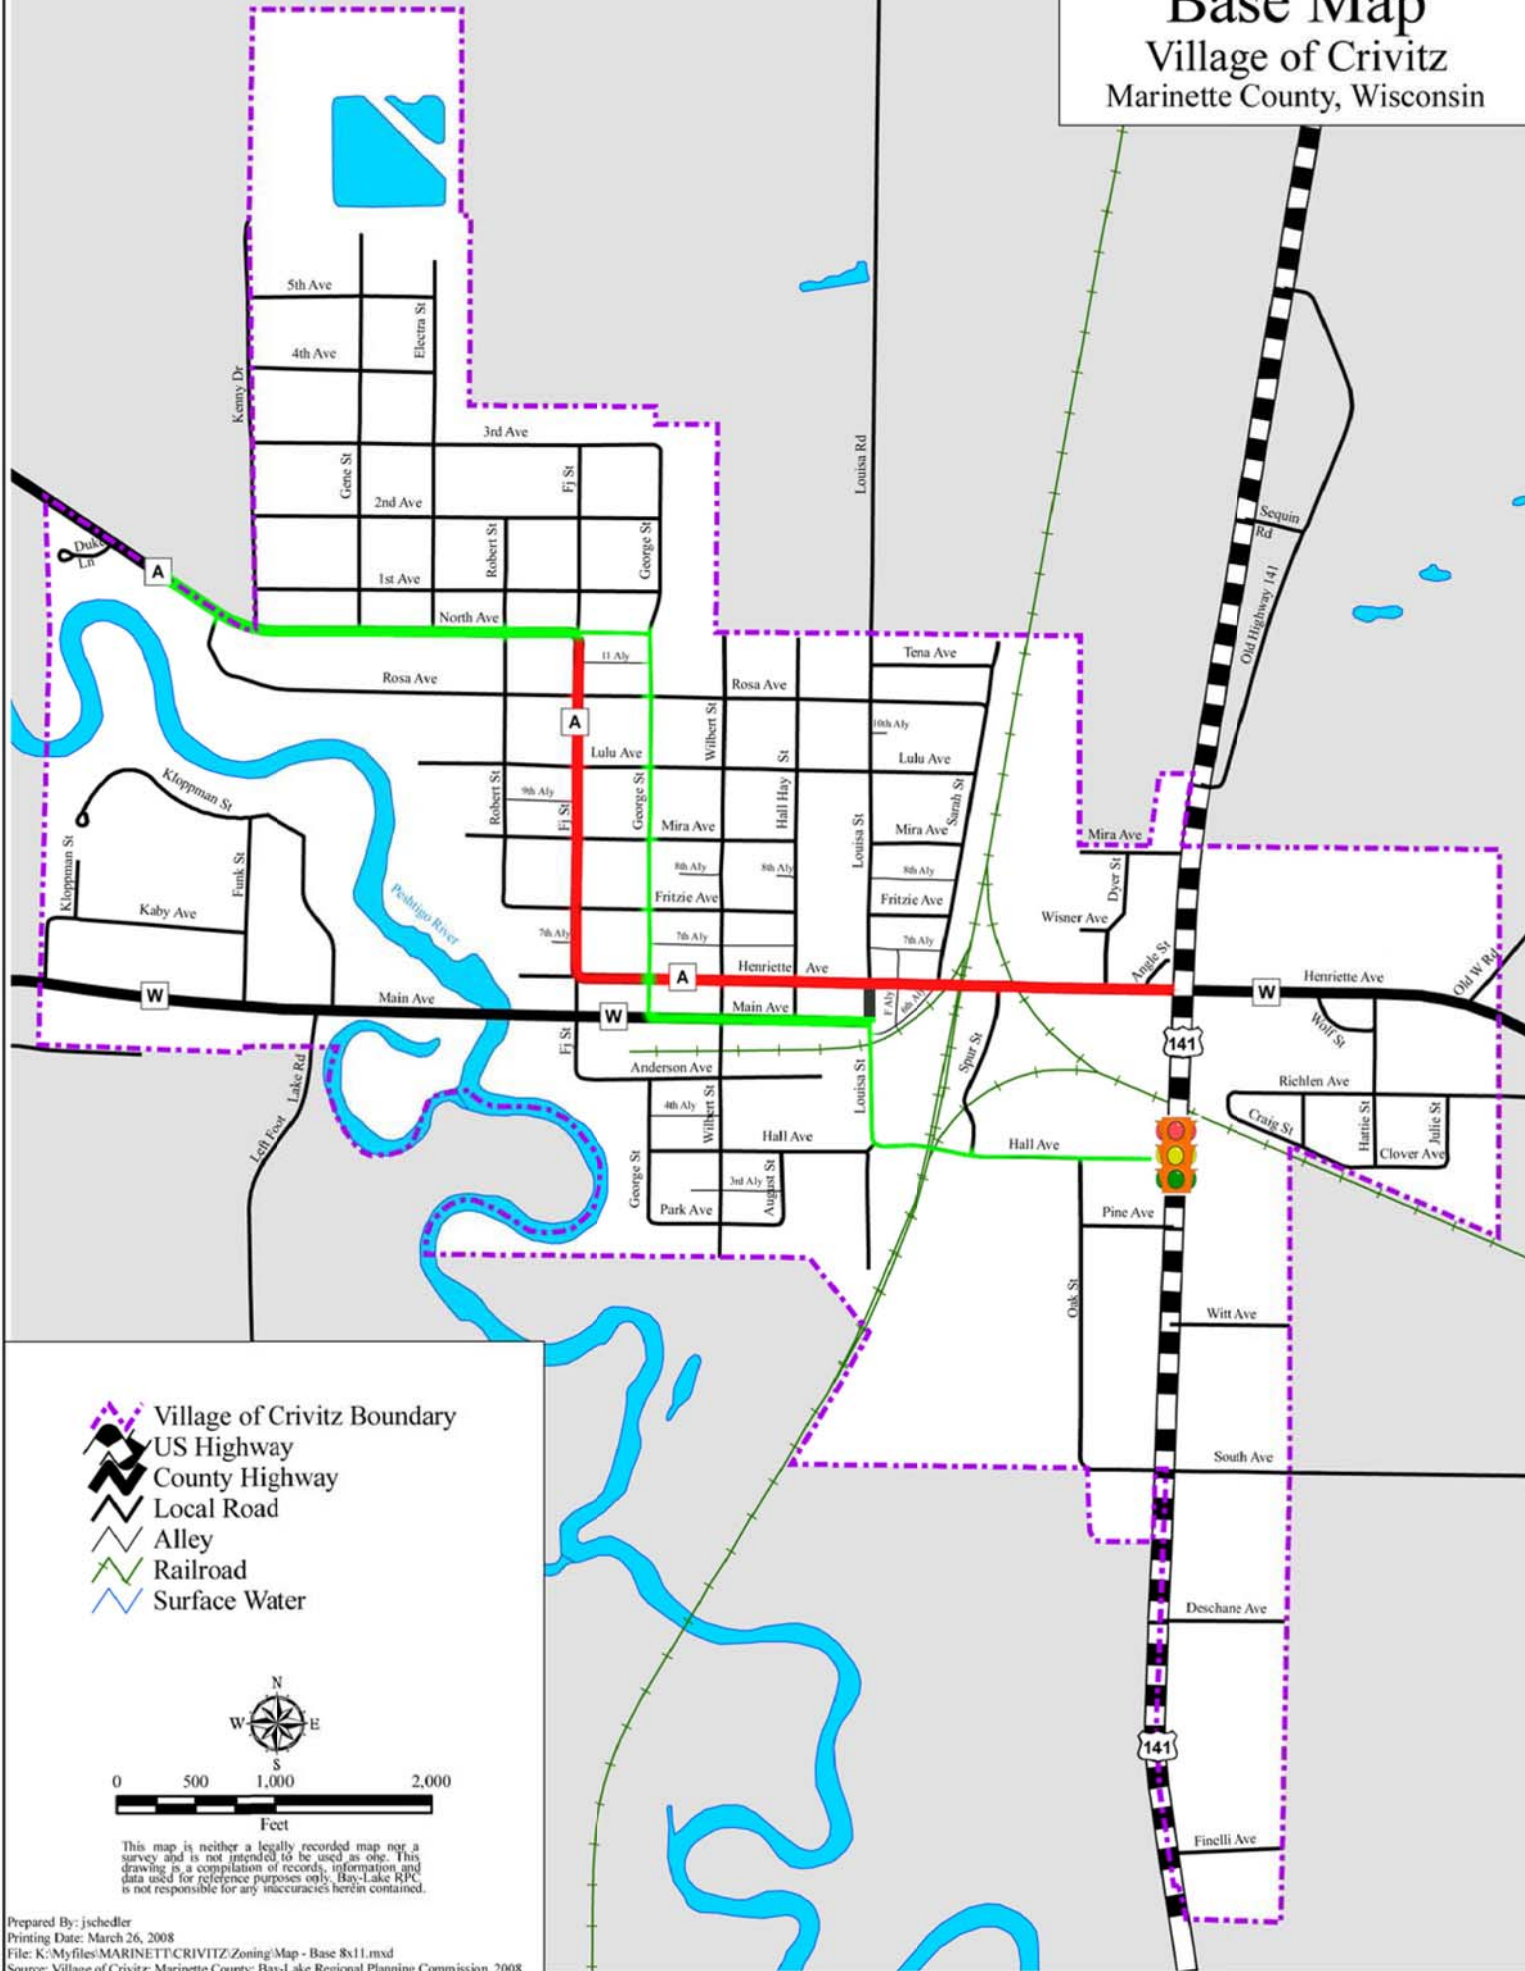

Base Map

Village of Crivitz

Marinette County, Wisconsin

- Village of Crivitz Boundary
- US Highway
- County Highway
- Local Road
- Alley
- Railroad
- Surface Water