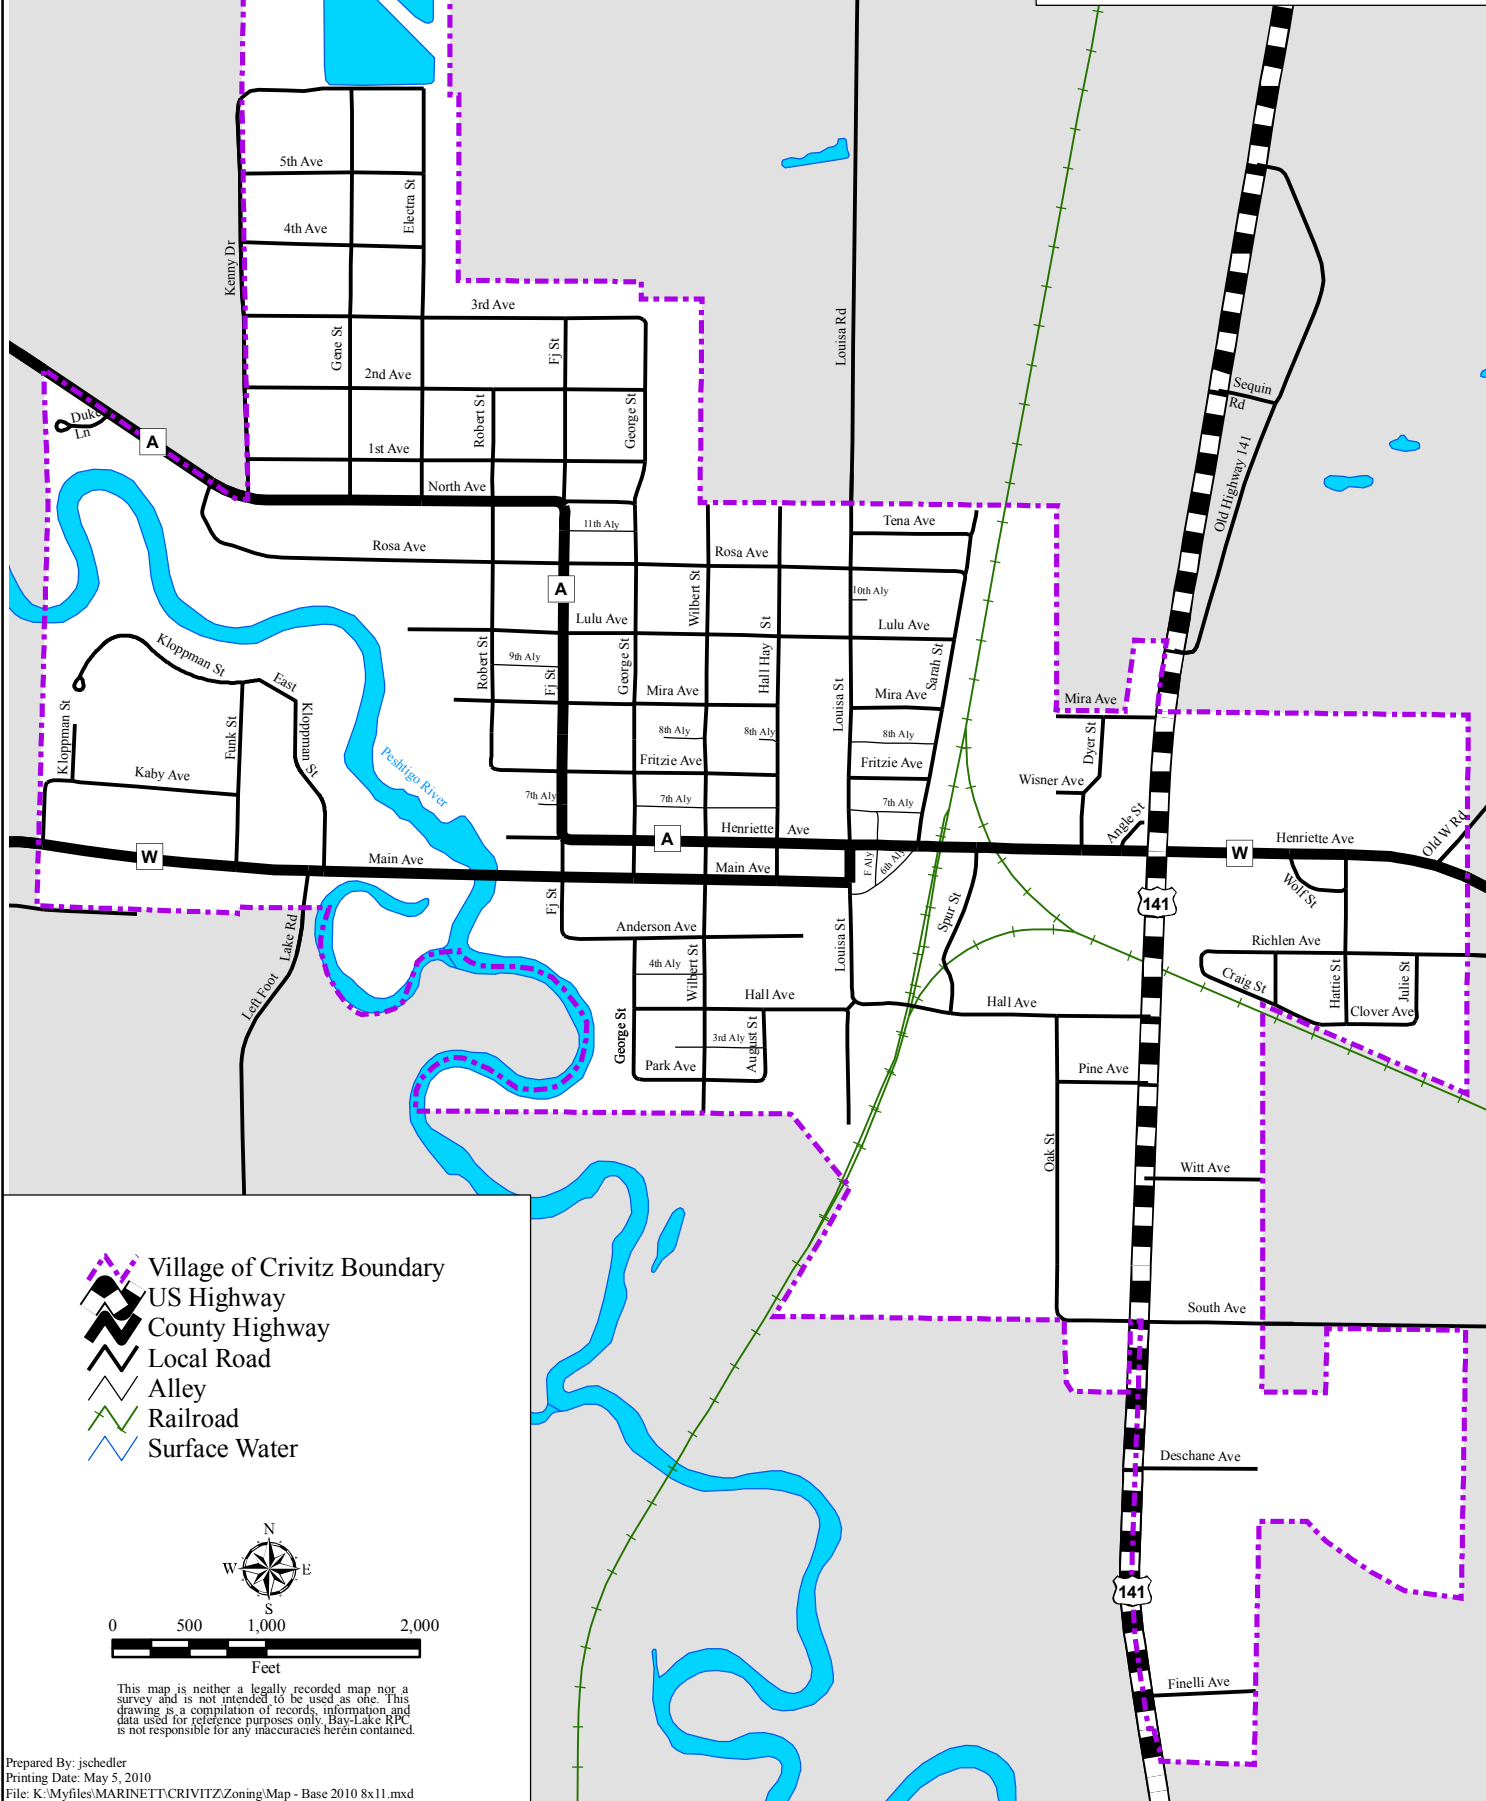

Base Map

Village of Crivitz

Marinette County, Wisconsin

- Village of Crivitz Boundary
- US Highway
- County Highway
- Local Road
- Alley
- Railroad
- Surface Water